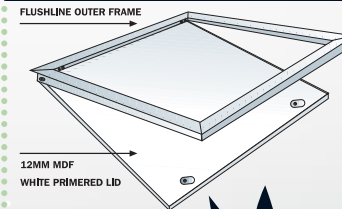

Ifuba's innovative EeZee Access Panels offer a cost effective and aesthetically pleasing alternative to a conventional trap door, ensuring that your product maintains a neat and clean appearance.

Modern and functional, EeZee Access Panels are available in **three different configurations** to cater for your specific requirements.

The product is designed for internal application only.