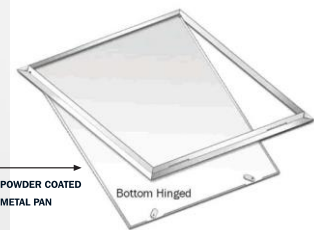

# Ceiling Access made EeZee

OPEN

Bottom Hinged Locking Mechanism

CLOSED

Top Hinge Detail

Ifuba's innovative EeZee Access Panels offer a cost effective and aesthetically pleasing alternative to a conventional trap door, ensuring that your product maintains a neat and clean appearance.