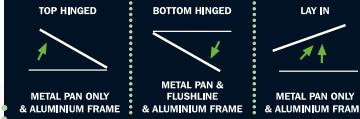

Ifuba's innovative EeZee Access Panels offer a cost effective and aesthetically pleasing alternative to a conventional trap door, ensuring that your product maintains a neat and clean appearance.

Modern and functional, EeZee Access Panels are available in **three different configurations** to cater for your specific requirements.

The product is designed for internal application only.