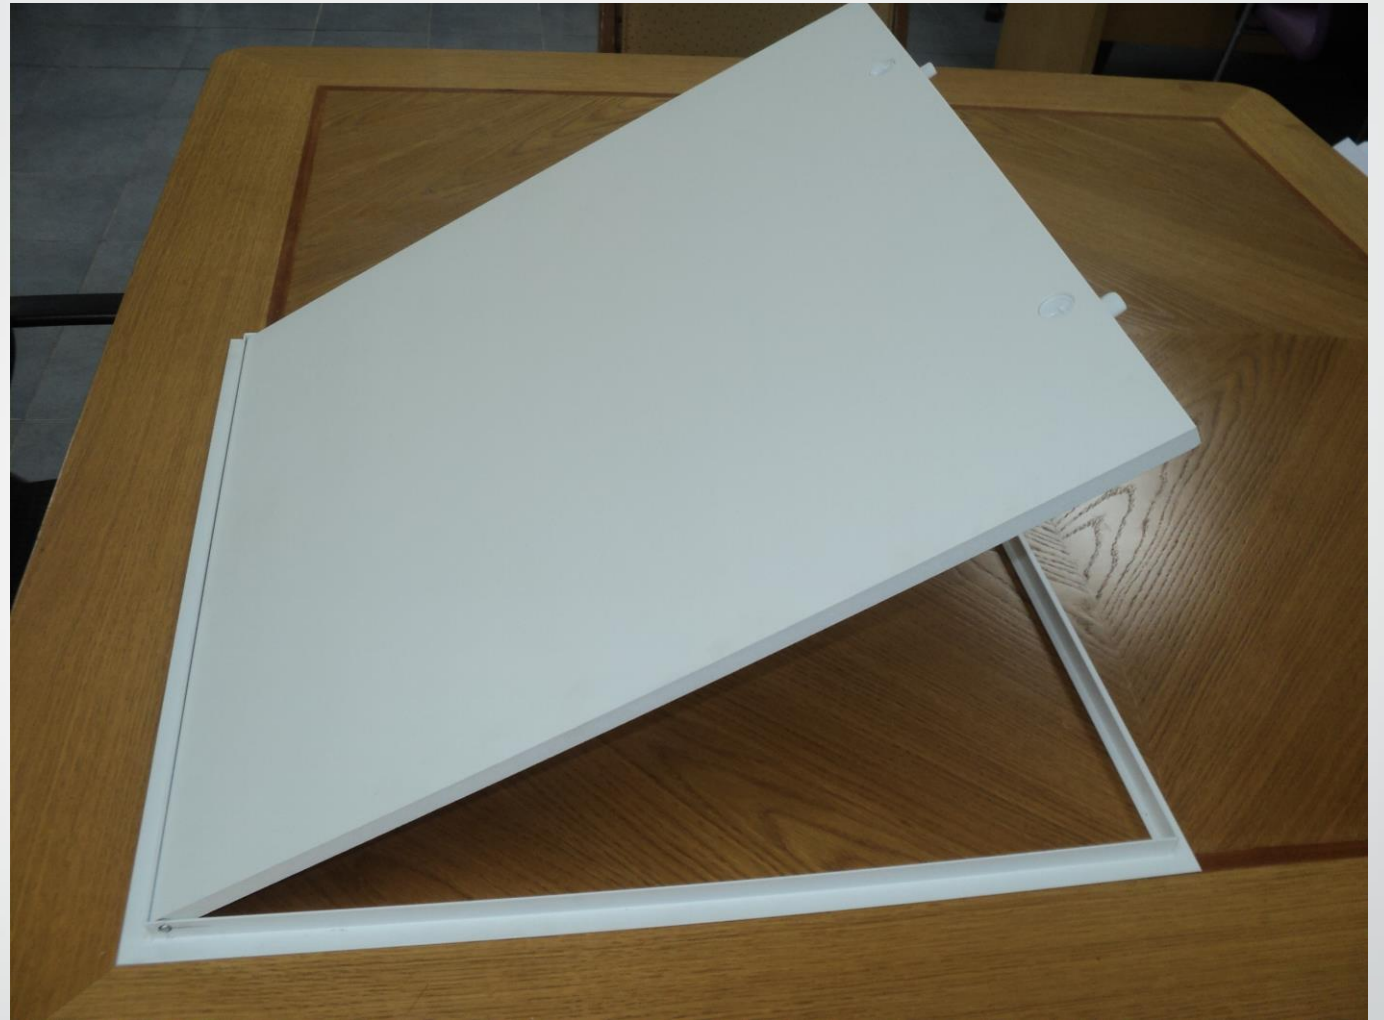

Ceiling access hatch